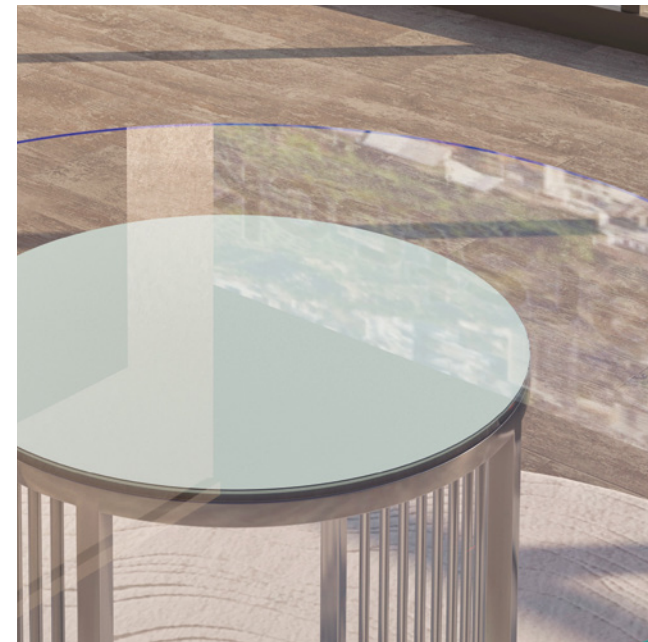

Aura Chair & Round Table

CONTEMPORARY VISION

25

POLTRONCINA
IN ACCIAIO
INOX LUCIDO
SEDUTA IMBOTTITA
TESSUTO PER ESTERNO
CM 54X52X74H
KG 13,5
ACV-AURX07

EASY CHAIR
IN POLISHED
STAINLESS STEEL
UPHOLSTERED SEAT
OUTDOOR FABRICS
IN 21X20.5X30H
KG 13.5
ACV-AURX07