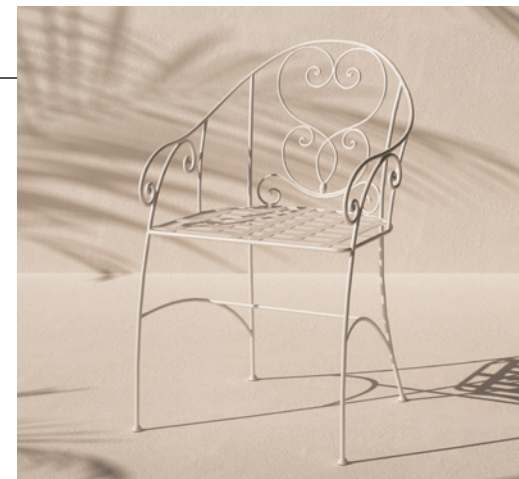

White Clara Egg

Armonia Chair

TOSCANA COLLECTION

35

POLTRONCINA
IN ACCIAIO ZINCATO
VERNICIATO
A POLVERE BIANCO
SEDUTA IMBOTTITA
TESSUTO PER ESTERNI
CM 62X60X90H
KG 12,5
ATC-ARM12

EASY CHAIR
IN GALVANIZED STEEL
FINISH WHITE POWDER
COATED
UPHOLSTERED SEAT
OUTDOOR FABRICS
IN 24.41X23.62X35.43H
KG 12.5
ATC-ARM12